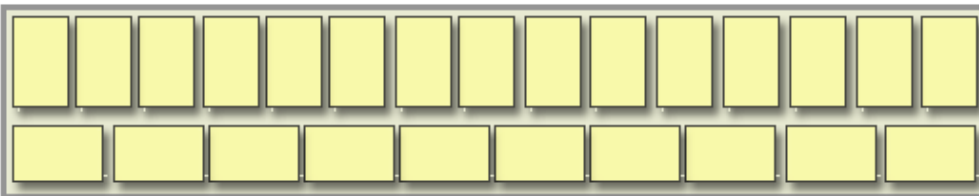

Examples of schemes of placement a pallet in the container.

11 euro pallet (800 x 1200) in the 20-foot container.

10 standard pallet (1000 x 1200) in the 20-foot container.

9 standard pallet (1000 x 1200) in the 20-foot container.

25 euro pallet (800 x 1200) in the 40-foot container.

22 standard pallets (1000 x 1200) in the 40-foot container.