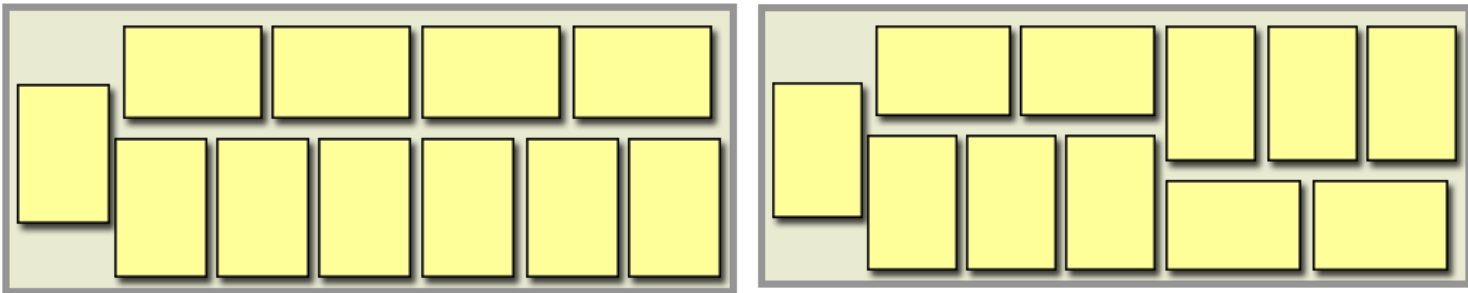

Examples of schemes of placement a pallet in the container.

11 euro pallet (800 x 1200) in the 20-foot container.

10 standard pallet (1000 x 1200) in the 20-foot container.

9 standard pallet (1000 x 1200) in the 20-foot container.

25 euro pallet (800 x 1200) in the 40-foot container.

22 standard pallets (1000 x 1200) in the 40-foot container.